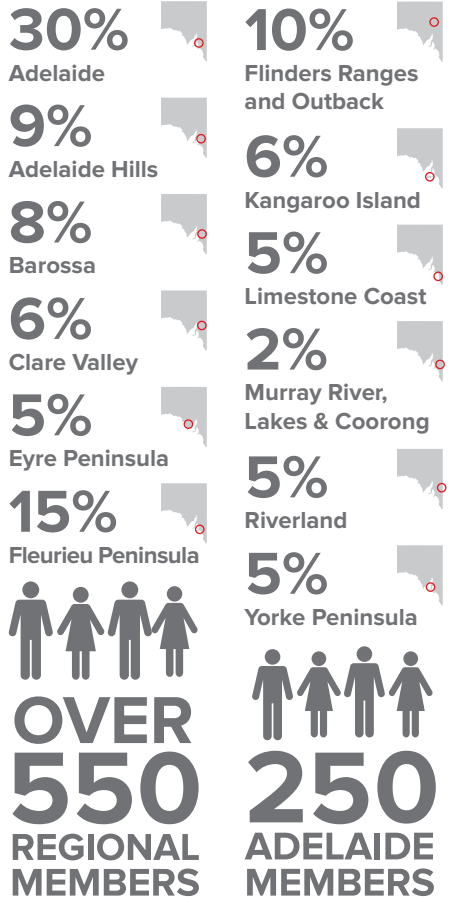

12 Regions

MEMBERS BY REGION

SATIC
SOUTH AUSTRALIAN
Tourism Industry Council

PO Box 2071 Adelaide SA 5001
Tel: 08 8110 0123 | info@satic.com.au

www.satic.com.au